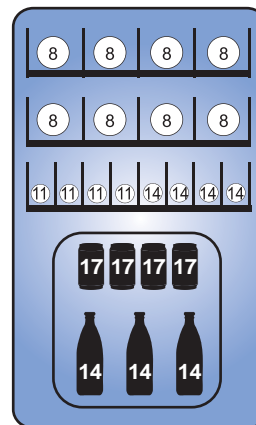

The Self-Service Break Center

Features

Advanced Controls

- Fully Programmable
- Individual Selection Pricing up to $99.95
- Full Sales Reporting
- Credit/Debit Card Ready

Intelligent Design

- Bill Validator Installed - $1's, $5's, $10's, $20's
- Industry Tested Coin Changer Installed
- Customer Friendly LCD Display
- All Metal Product Trays Tilt for Easy Load
- Anti-Theft Design
- Easy-Touch Keypad

Energy Efficient

- Energy Efficient Refrigeration System, CFC Free

Location Friendly

- Offer The Most Popular Brands
- Only 6 Square Feet Required
- Quiet, Office-Friendly Operation

Experience Success!

24/7 Sales

- Reliable, Tried and True Design
- Low Cost of Ownership
- Easy To Service and Maintain
- More Versatility to Meet Location Demands

Details

Indoor installation only
Specifications subject to change without notice

Specifications

Height: 69.5" (177 cm)
Width: 31" (79 cm)
Depth: 29" (74 cm)